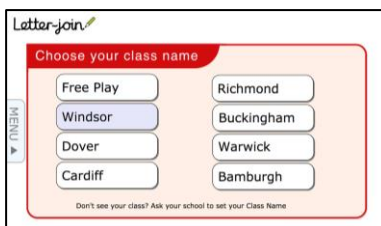

Choose a Classroom

Once logged-in, choose your child's classroom and you can use Letter-join's resources and fun activities to reinforce the handwriting we teach at school. You can trace over the letters and words and play the games on your tablet.

We are limited to the number of users who can log in to this account, so please do not share these log-in details.